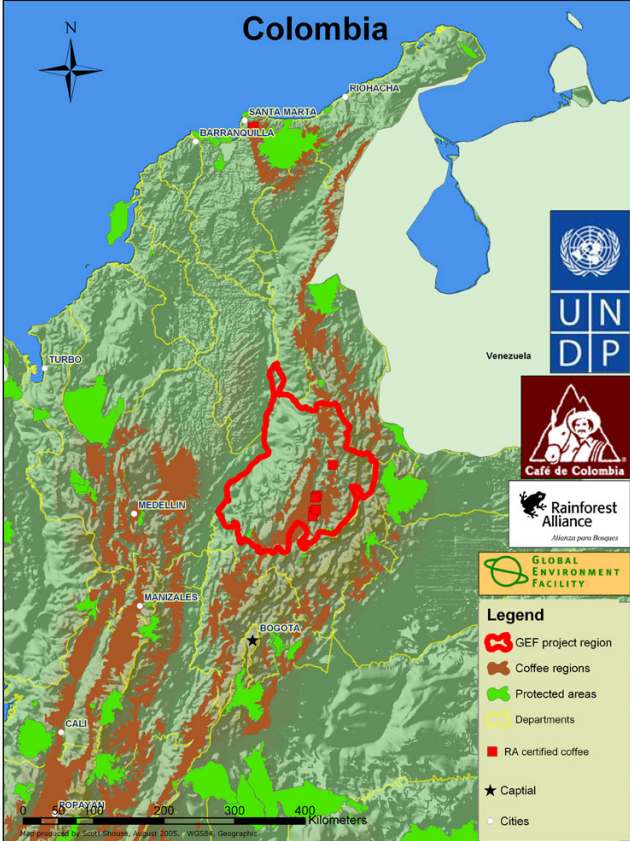

GEF Project Regions, areas in hectares

Legend

- GEF Project Regions
- Countries
- CI Hotspots

Guatemala

MEXICO

BELIZE

Puerto Barrios

Coban

Protected areas

Capital

Cities

Honduras

Legend

- GEF project region
- Coffee regions
- Protected areas
- Departments
- RA certified coffee
- Capital
- Cities

El Salvador

GUATEMALA

HONDURAS

0 10 20 40 60 80 Kilometers

Rainforest Alliance
Alianza para Bosques

GLOBAL ENVIRONMENT FACILITY

Legend

- GEF project region
- Coffee regions
- Protected areas
- Departments
- RA certified coffee
- Farms in process of certification
- Capital
- Cities

Colombia

Venezuela

Legend

- GEF project region
- Coffee regions
- Protected areas
- Departments
- RA certified coffee
- Capital
- Cities

Peru

Ecuador

Brazil

Bolivia