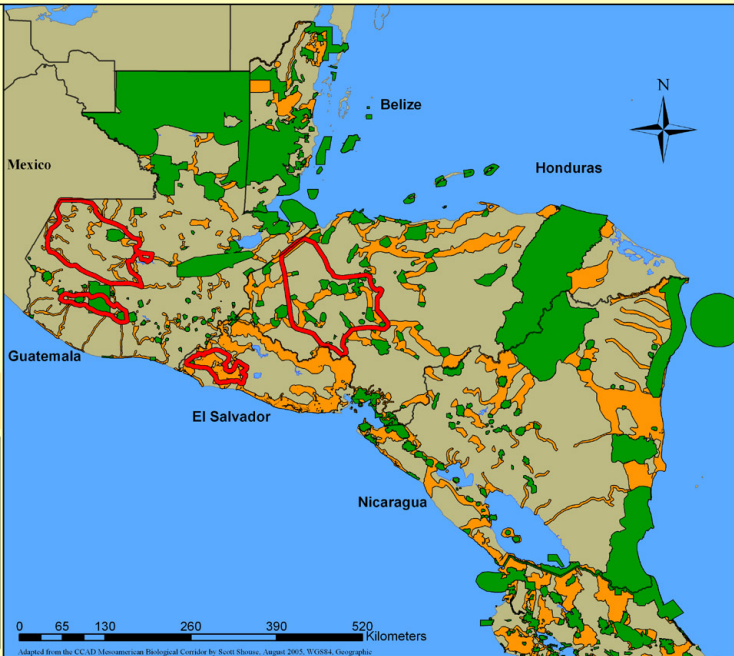

Legend

- GEF Project Regions
- Protected areas
- Biological Corridors
- Water bodies
- Countries