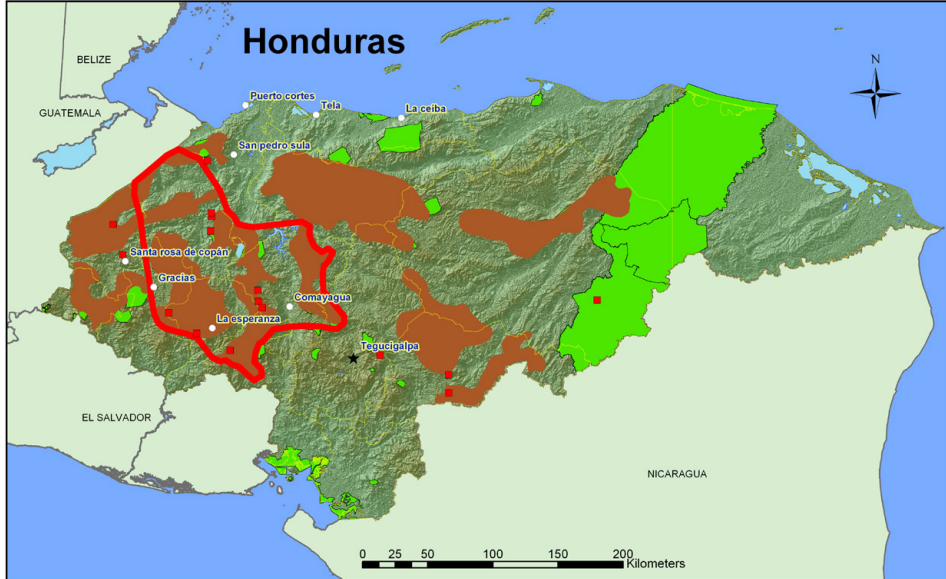

Huehuetenango

Quezaltenango

Tecun Uman

Guatemala

Escuintla

HONDURAS

EL SALVADOR

0 12.5 25 50 75 100 Kilometers

Protected areas

Capital

Cities

Honduras

Legend

- GEF project region
- Coffee regions
- Protected areas
- Departments
- RA certified coffee
- Capital
- Cities

El Salvador

GUATEMALA

HONDURAS

0 10 20 40 60 80 Kilometers

Rainforest Alliance
Alianza para Bosques

GLOBAL ENVIRONMENT FACILITY

Legend

- GEF project region
- Coffee regions
- Protected areas
- Departments
- RA certified coffee
- Farms in process of certification
- Capital
- Cities

Colombia

Venezuela

Legend

- GEF project region
- Coffee regions
- Protected areas
- Departments
- RA certified coffee
- Capital
- Cities

Peru

Ecuador

Brazil

Bolivia